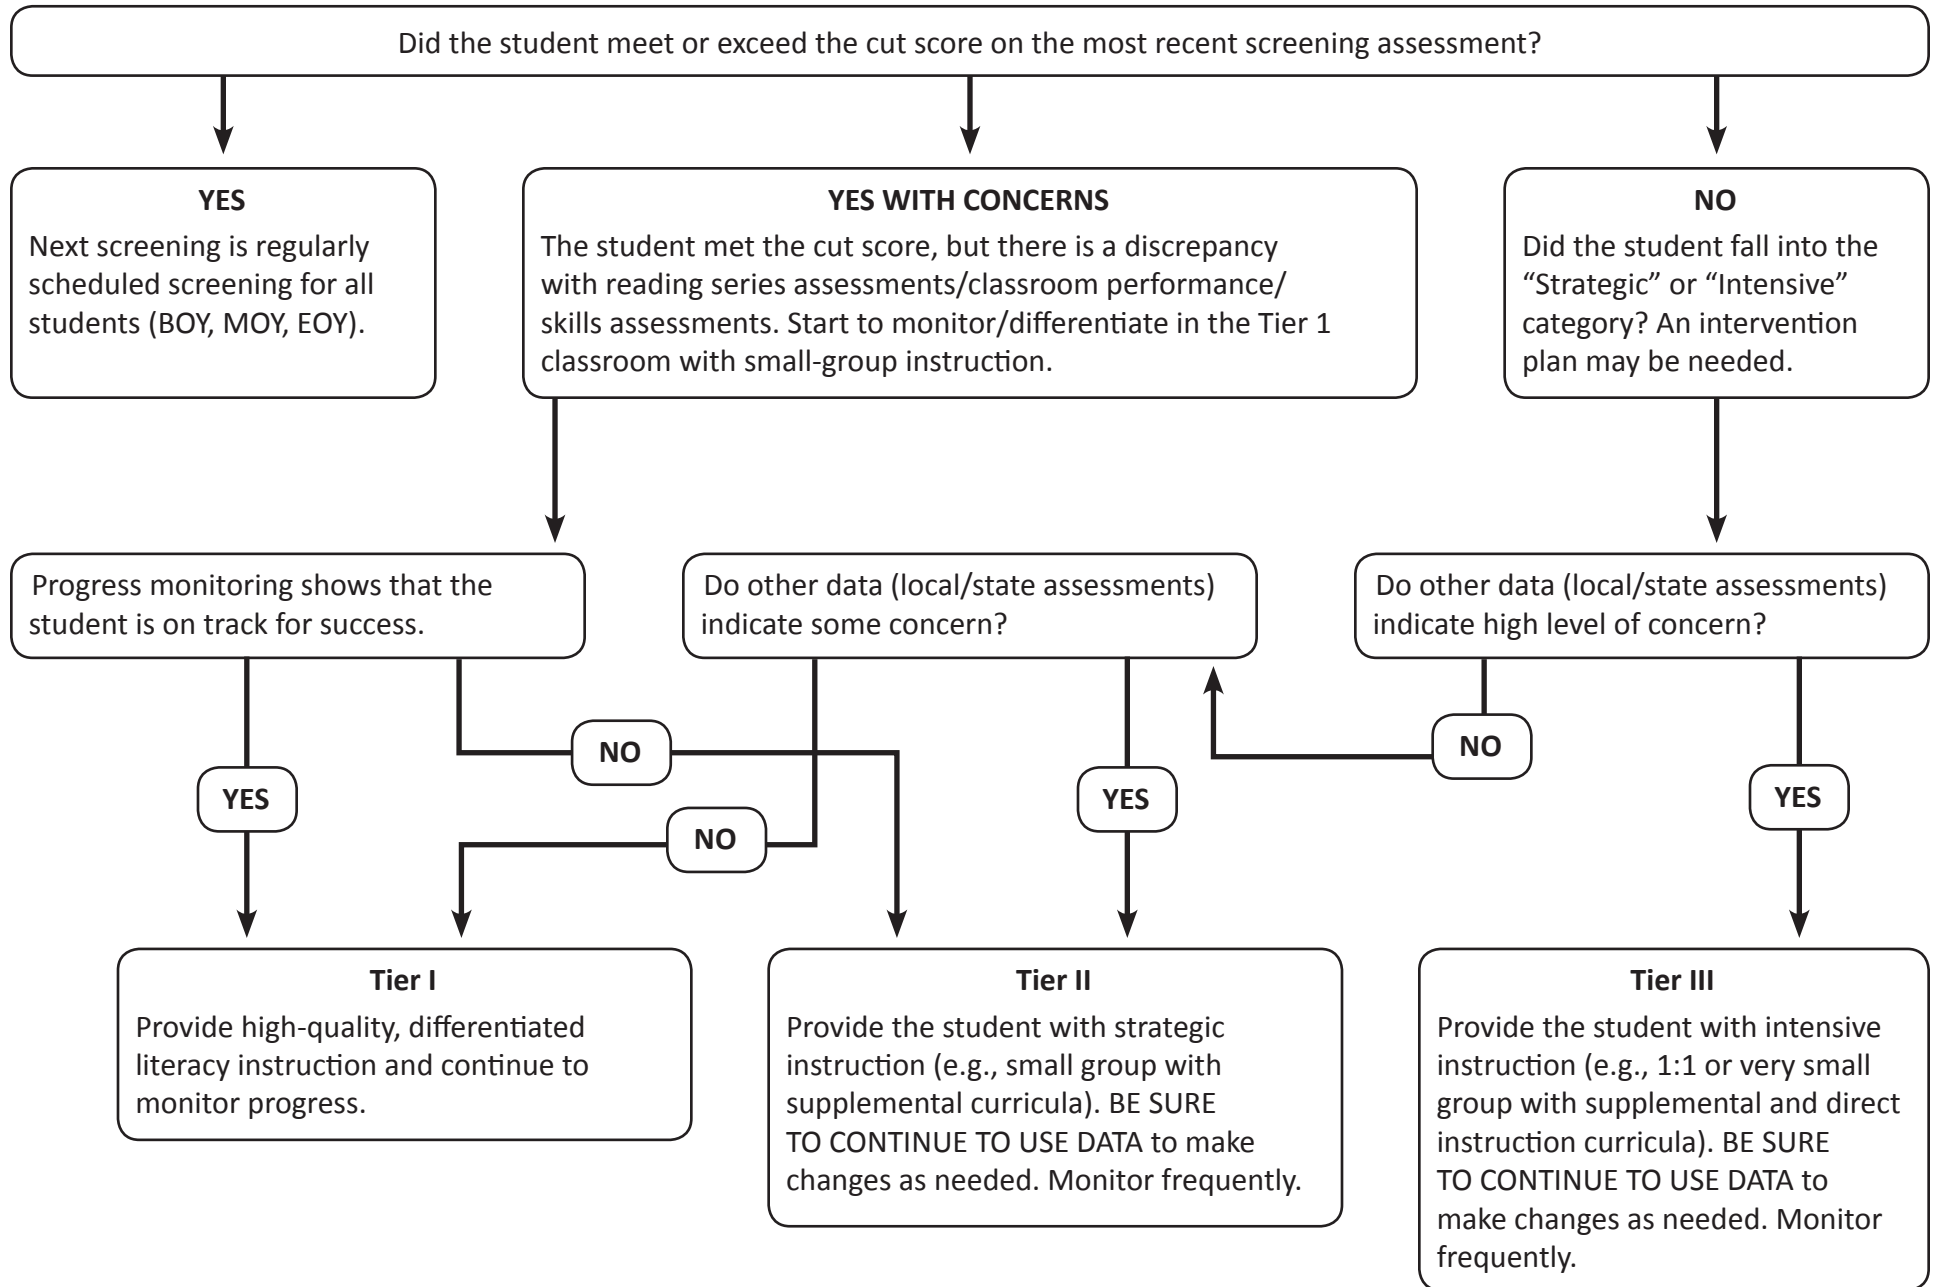

Response to Intervention Decision Tree for Universal Screening

Adapted from *Decision making rules for movement across tiers*. Retrieved from <http://www.nysrti.org/page/mcnab-meco-elementary-school>